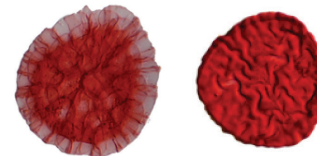

ANGIOSPERMS (FLOWERING PLANTS)

Palm tree

- Oval shape
- Thin line/indent at center (monocolpate)

Marmathia

- 3 distinct segments (tricolpate)

Bisonia

- Multiple parts jutting out of body
- Variety of textures (monocolpate)

LYCOPODS

Lycopods

- Circular
- Brain-like texture

Alastair Rae

MOSS

Spagnum moss

- Darker, star-like shape in middle
- Dark ring around edge
- Grows on rocks, logs

GYMNOSPERMS (GINKGO & CONIFERS)

Ginkgo tree

- Open in center
- Oval shape
- Light segment in center

Pine tree

- 2 ovals (air sacs) connected in the center
- Lung shape

Bald cypress

- Pac-man shape
- Split open
- 2 dark lines
- Loves water

FERNS

- Rounded triangle
- 3 straight lines in center

— OR —

- Bean shape